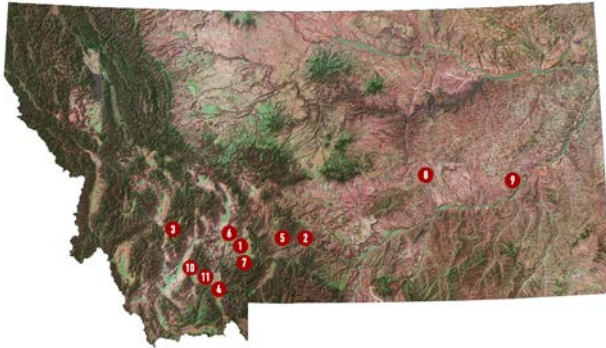

SOLD OUT

DAVID YARROW

ICE AGE

Yellowstone National
Park - 2019

STANDARD

52" x 60"
Edition of 12

LARGE

71" x 83"
Edition of 12

LOCATIONS

1. Amsterdam
2. Big Timber
3. Butte

4. Cameron
5. Crazy Mountain-Ranch

6. Double D Ranch
7. Flying D Ranch
8. Ingomar

9. Miles City
10. Nevada City
11. Virginia City

DAVID YARROW

SCAN BELOW FOR THE STORIES BEHIND THESE IMAGES