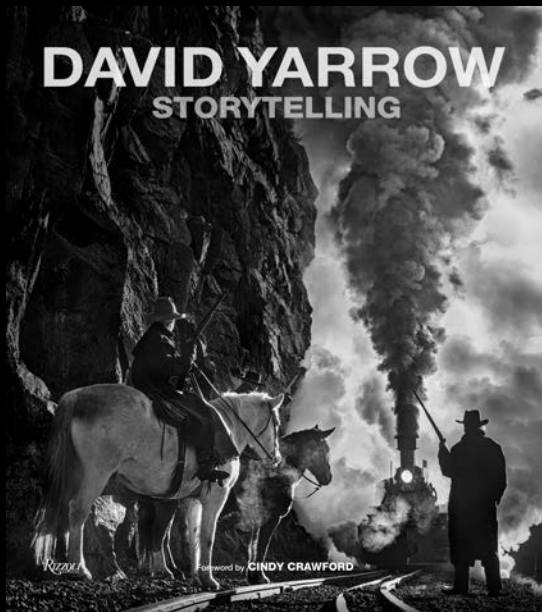

DAVID YARROW

STORYTELLING

COMING OCTOBER 2022

PRE ORDER STORYTELLING NOW

RRP: £139

HOLLMAN MILLER GALLERY

334 Central Ave. Unit A

Whitefish, MT 59937